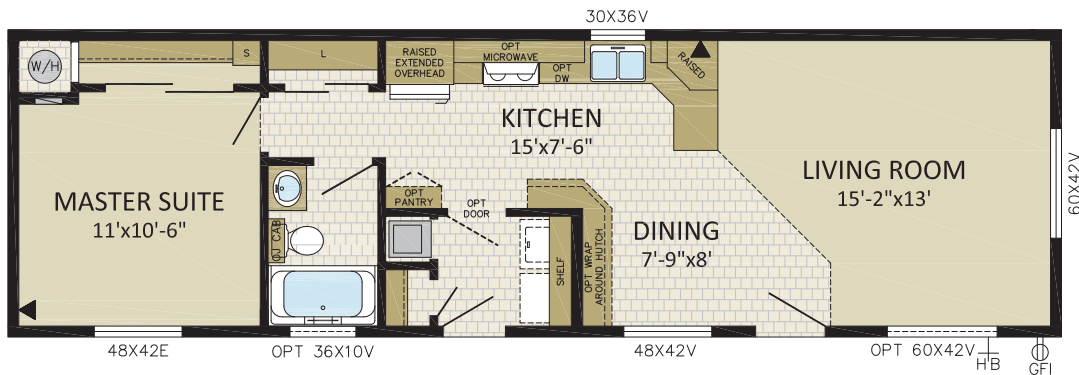

1 BDRM, 1 BATH, FRONT LR | 14'x48' | 672 sqft | 14CO4801

SALEM

Follow us: 