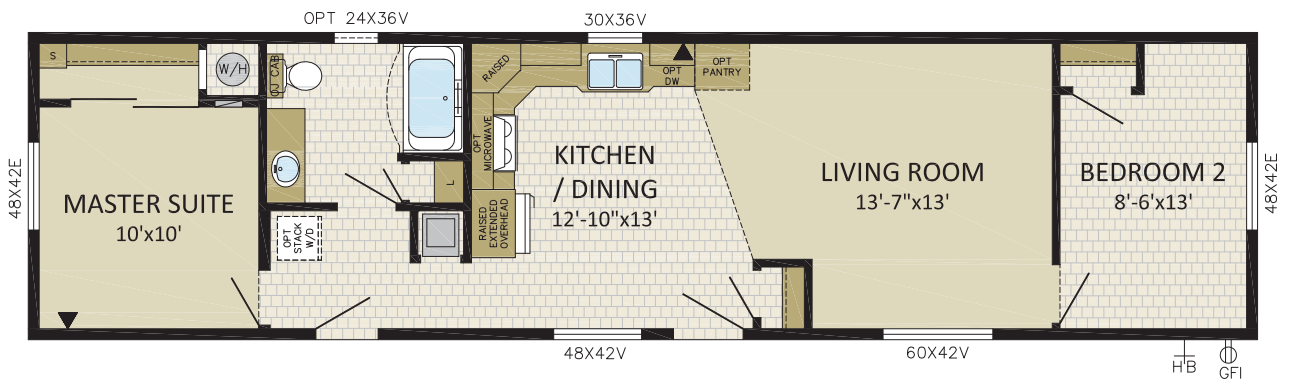

2 BDRM, 1 BATH, FRONT BDRM | 14'x56' | 784 sqft | 14CO5601 **SKAGIT**

Follow us: 