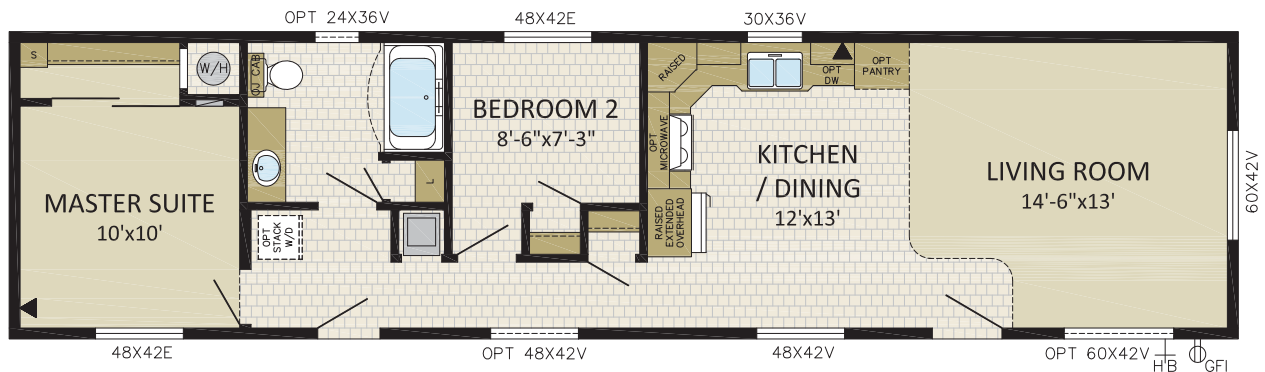

2 BDRM, 1 BATH, FRONT LR | 14'x56' | 784 sqft | 14CO5602

SHANNON

Follow us: 