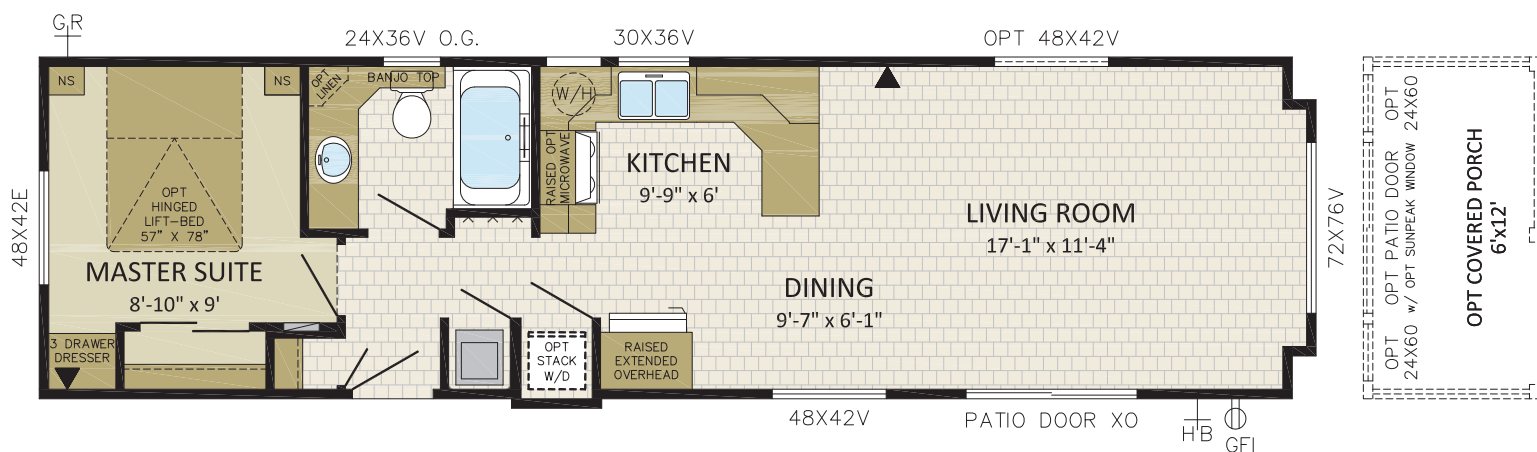

1 BDRM, 1 BATH, FRONT LR | 12'x44' | 536 sqft | 12PM44001

Follow us:  