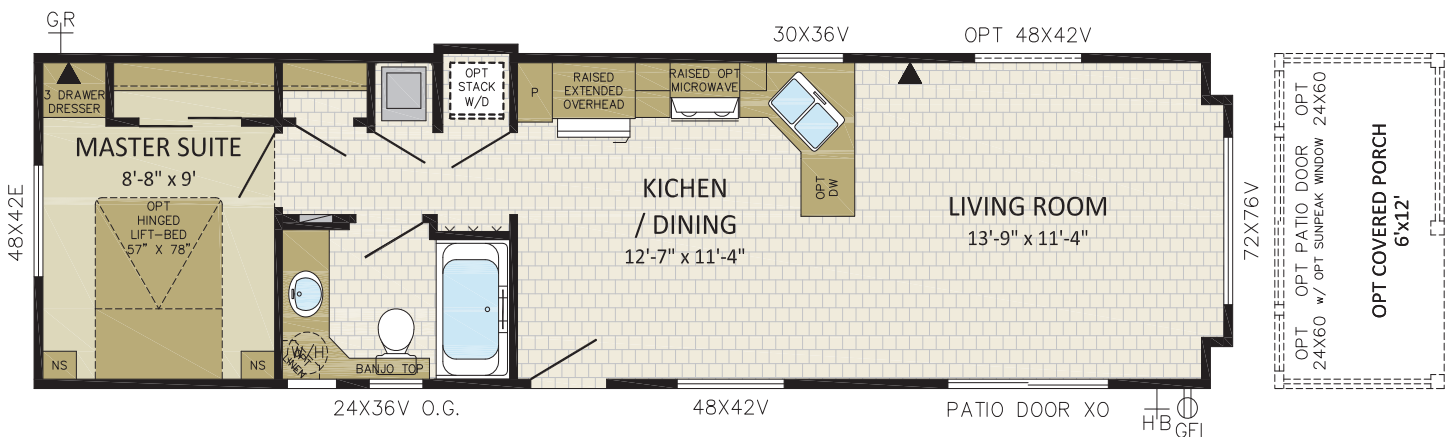

1 BDRM, 1 BATH, FRONT LR | 12'x44' | 536 sqft | 12PM44003

Follow us: 