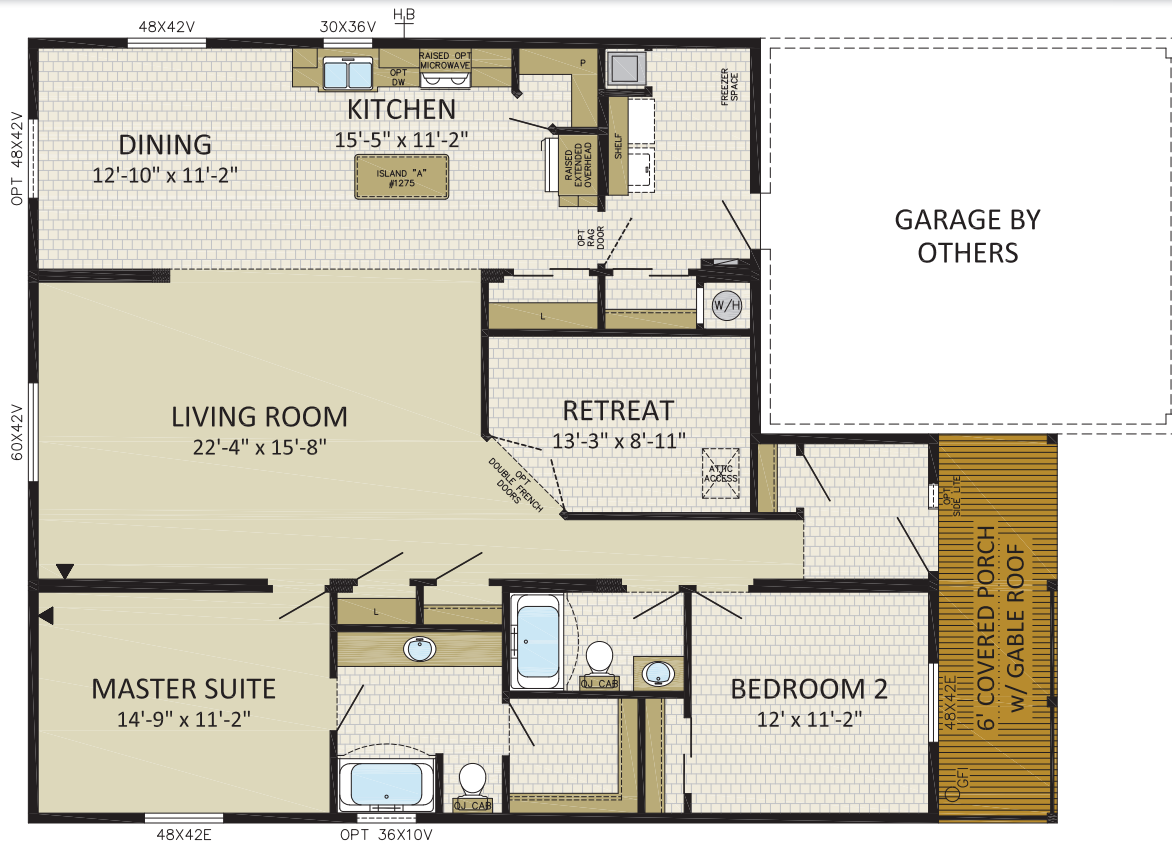

RAMONA
40CO5001

2 BDRMS, 2 BATHS, DEN, COVERED PORCH
39' 8" x 37' 52" 1,763 sq.ft.

Follow us: 